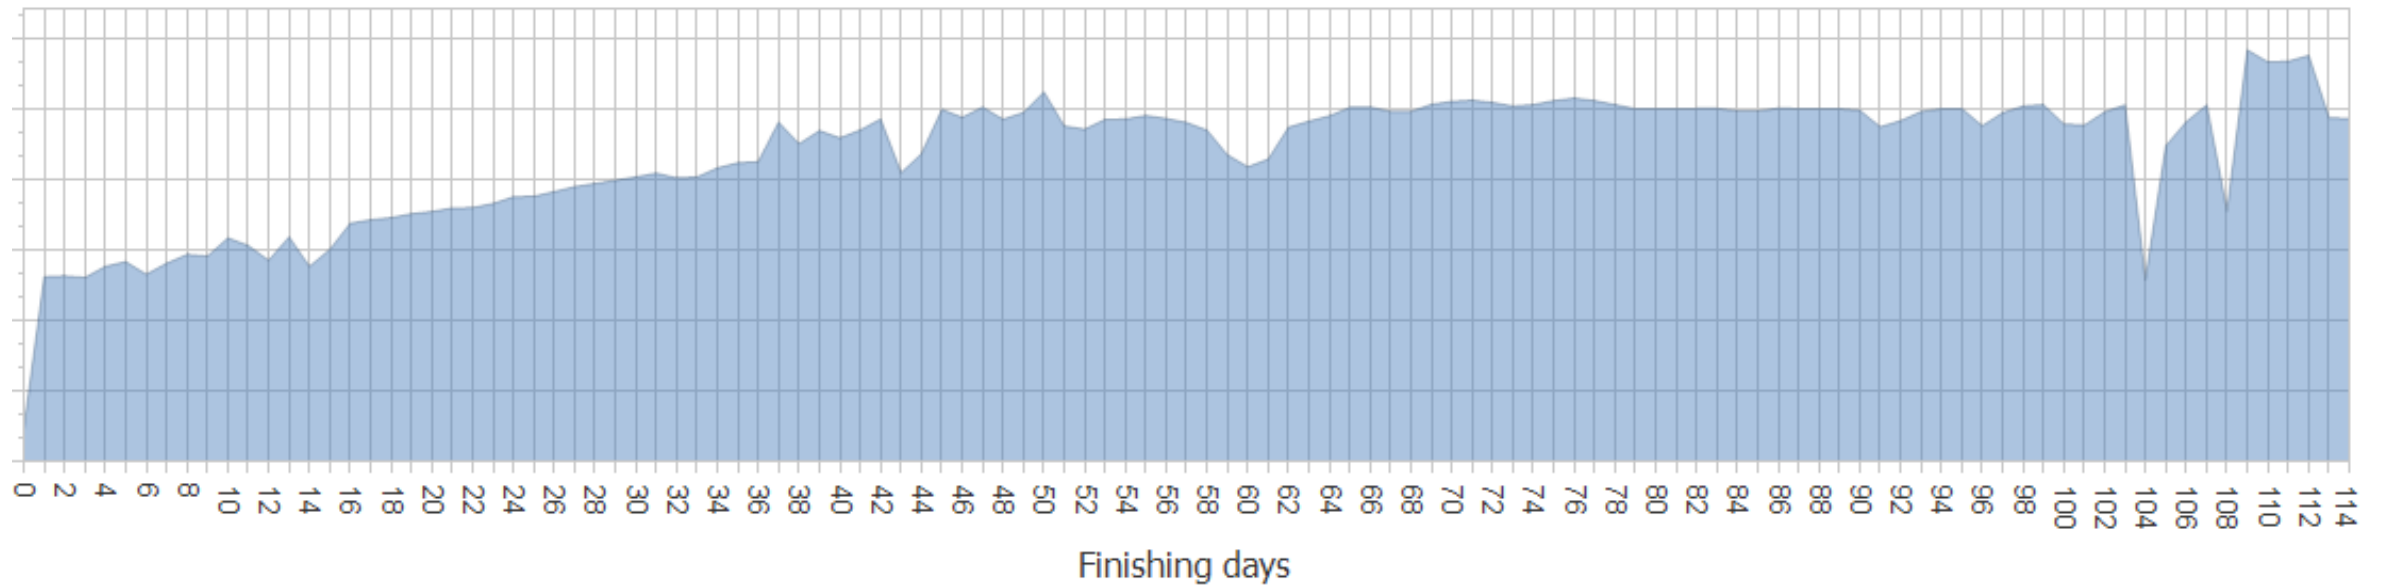

BigFarmNet – Styringsssystem